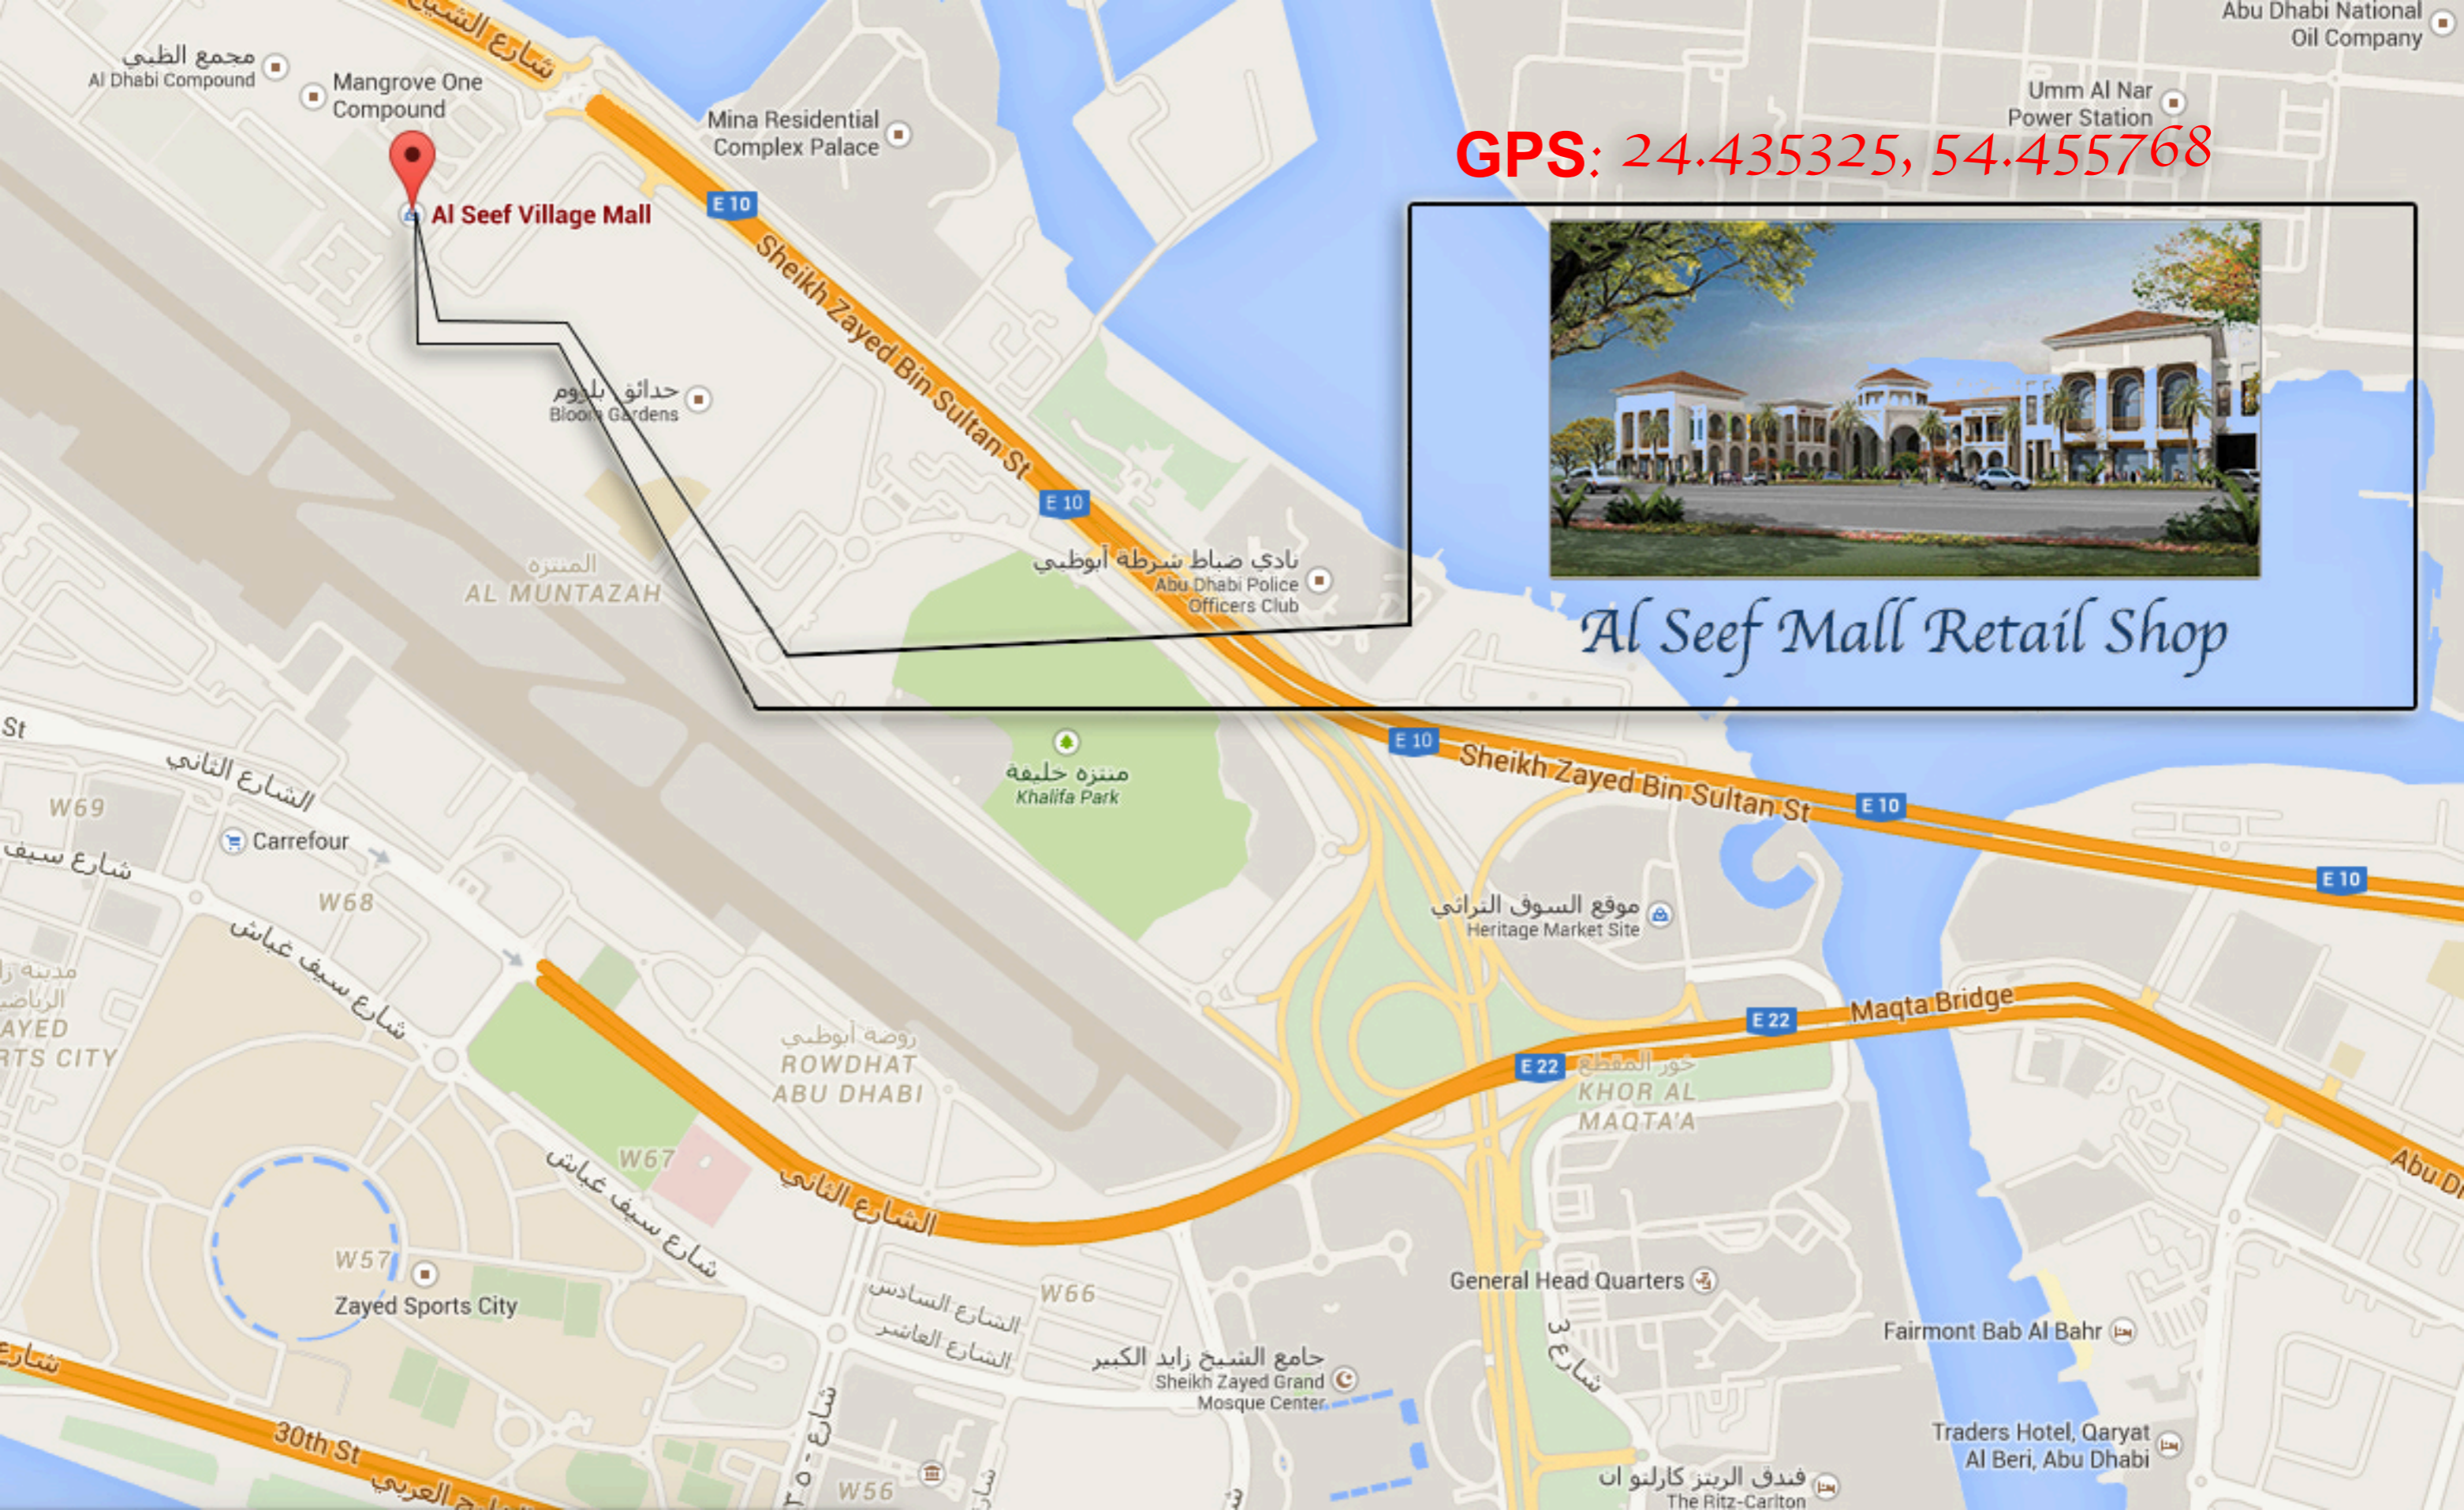

**GPS: 24.435325, 54.455768**

**Al Seef Village Mall**

*Al Seef Mall Retail Shop*

Mangrove One Compound

Mina Residential Complex Palace

Umm Al Nar Power Station

حدائق بلوروم  
Blooms Gardens

المنتزه  
AL MUNTAZAH

جامع الشيخ زايد الكبير  
Sheikh Zayed Grand Mosque Center

General Head Quarters

Fairmont Bab Al Bahr

Traders Hotel, Qaryat Al Beri, Abu Dhabi

فندق الريتز كارلتون  
The Ritz-Carlton

30th St

شارع العربي

شارع 30